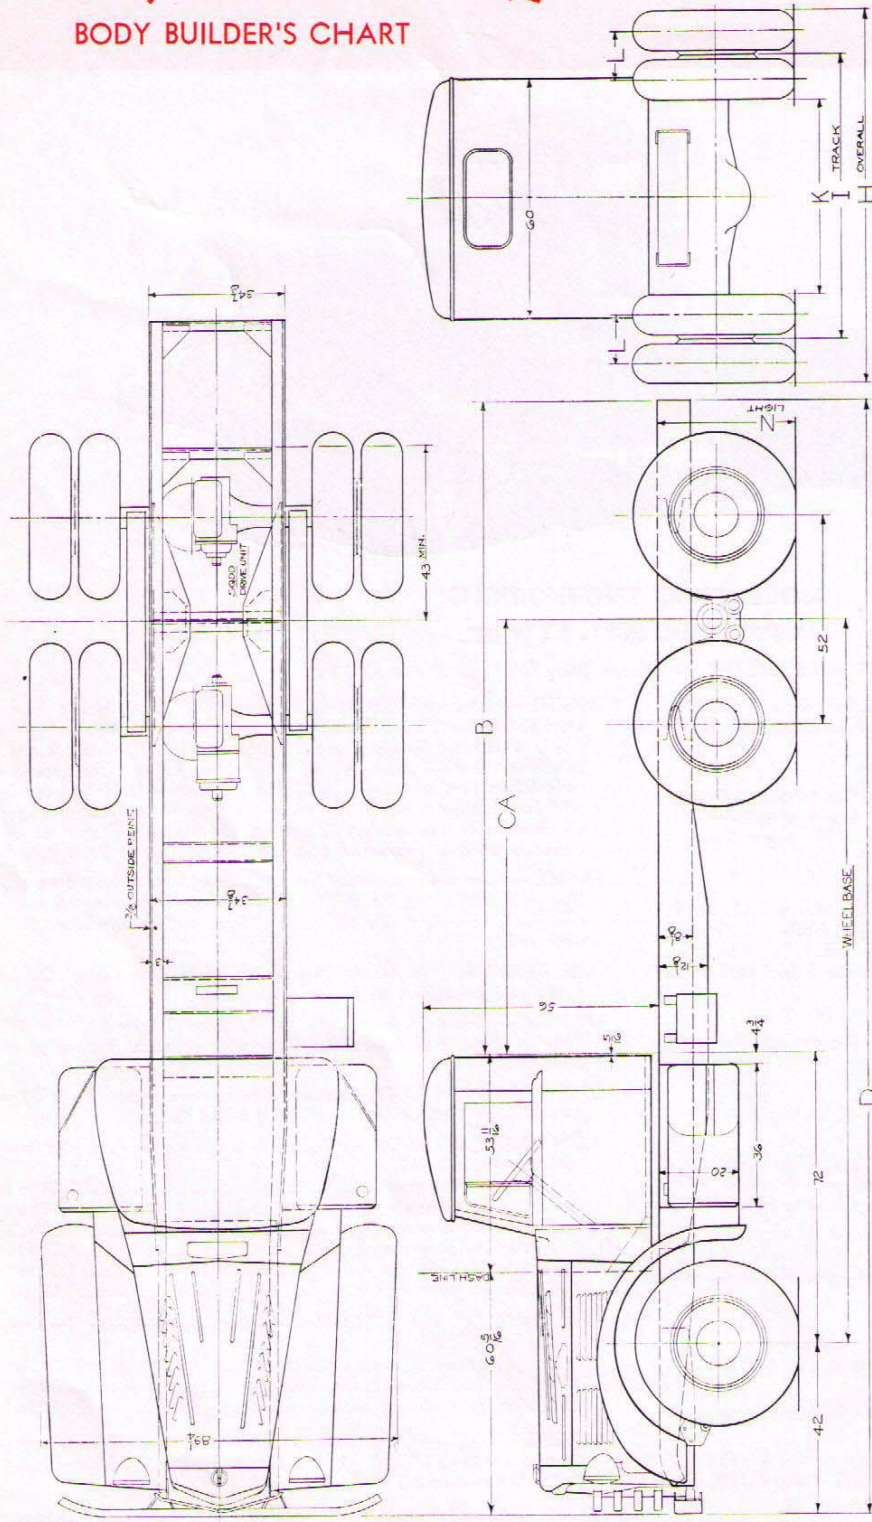

Brockway Model 260SQ

BODY BUILDER'S CHART

BUDD WHEELS					
Tire Size	H	I	K	L	N
11.00-20	9 5/8"	71 3/8"	46"	13 3/4"	41 3/4"
CAST SPOKE WHEELS					
11.00-20	9 5/8"	70 1/2"	45 1/8"	13 5/8"	41 3/4"

Wheelbase	CA	B	D
156"	84"	144"	268"
180"	108"	192"	316"
204"	132"	240"	364"